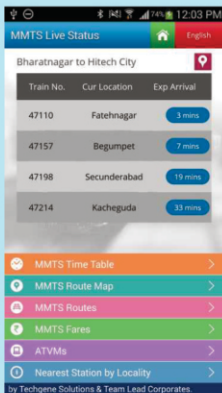

SOUTH CENTRAL RAILWAY
www.scr.indianrailways.gov.in

South Central Railway-S.C.R